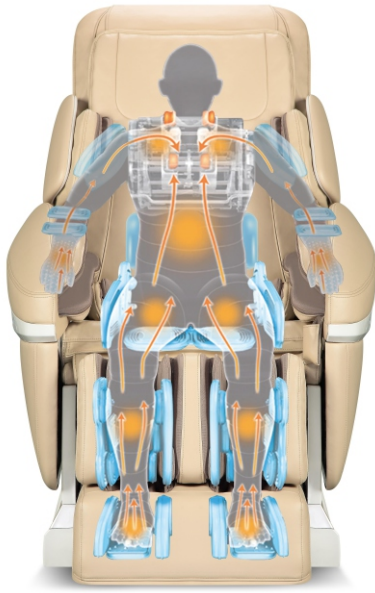

产品名称：SL-A50按摩椅

企业名称：浙江豪中豪健康产品有限公司

本产品采用3D多功能机械手，有六种仿真按摩手法，肩部实现自动检测并微调功能，能够按人体背肩曲线自动调整按摩指压点、按摩球头三维方向伸缩量。同时采用局部加热功能和多项成熟的控制技术。首次采用手机音乐3D数字音响功能，无线蓝牙语音系统，同时配备多功能IPAD接口。本产品主要结构以按摩头靠、全气囊扶手、气压摆臀和无极伸缩小腿四个方面重点组成。采用脉冲式全气压按摩。迷你太空仓的造型。

Brand Name: SL-A50 Massage Chair

Corporate Name: Zhejiang Haozhonghao Health Products Co.,Ltd.

With 3D multifunctional massage hands, this new massage armchair has 6 kinds of simulated massage techniques. The shoulder part is designed with automatic detection and micro adjustment function. This design adapts partial heating function and many developed control technologies like MMC, silence design technology to the product. And it's the first time that 3D digital sounds function and wireless Bluetooth audio system is used in the design. It is also equipped with speaker connector of IPod and other phones.

贾誉英 Yudee
Mobile: 13732058675
E-mail : Yudee@iRest.biz