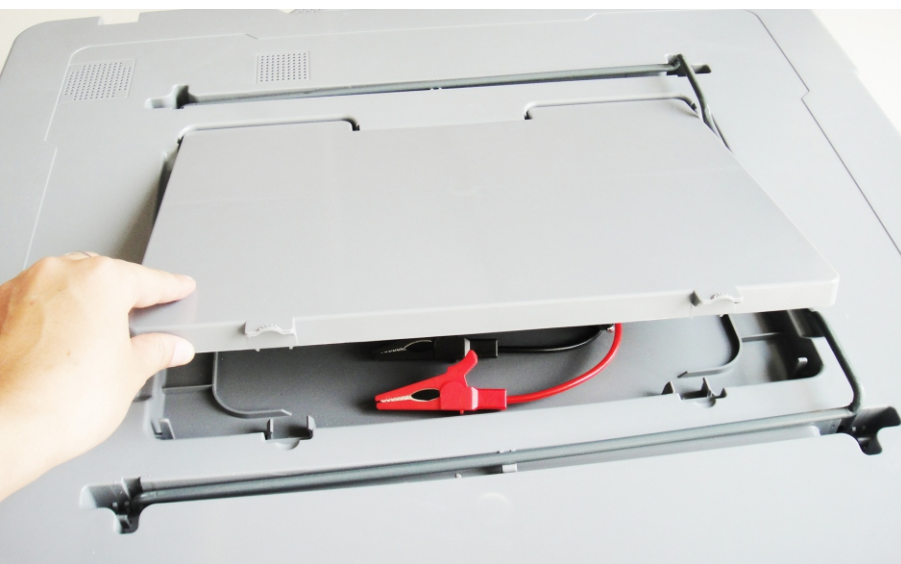

产品名称：太阳能折叠电源箱

企业名称：常州市东君光能科技发展有限公司

本产品亮点在于，在引入大功率的超薄型太阳能电池板的同时，还打破了传统使用太阳能玻璃板的设计，突破采用塑料件，大圆弧设计。使得产品整体体积小，重量轻，结构牢，便携带，人机交互更加亲和。电源箱可以提供紧急充电。它不仅解决紧急情况下的能量供应，也为人们的户外生活解除了后顾之忧，同时更让时尚发挥到极致！

Brand Name: Solar Foldable Power Box NESL-SPB0104

Corporate Name: Changzhou Nesl Solartech Co.,Ltd.

The foldable solar power box uses solar energy, to charge a lot of existing power storage devices, such as a car battery, mobile power station. The innovation of this product is the applying of high-power ultra-thin solar panels, light weight, easy to carry. Unlike the tradition products which use the solar glass, this product adopts plastic parts, with orthodrome design, light weight, solid structure. Solar energy products, it not only can solve the energy supply in case of emergency, also can make you enjoy the most fashionable lifestyle.