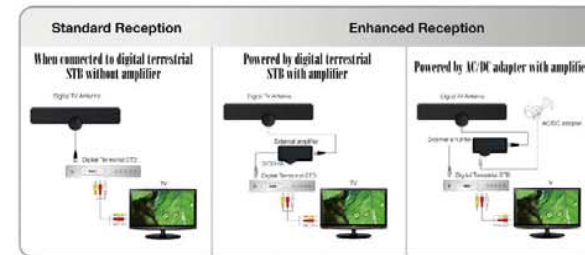

本产品特点:

1. 极致的薄，打破传统电视天线的底座+UHF环为基础的模式，贴于墙上或窗上使用，特别是用于房车。
2. 产品极富科技感，以极小的物料完成一个时尚的产品。设计者希望向用户或社会传达科技感、轻巧的信息。

1. Ultimate slimmess inspires the design concept, breaking through the traditional antenna design, which is a base adding an UHF loop. It can be stick on the wall or window. The most outstanding character of this product is sticking usage, especially suitable for caravan use.
2. The ultra slimmess reflects the most advanced technology sense, with tiny material to manufacture a fashion-able product. Designer hopes to convey the sense of high technique and deft image to the society and users.