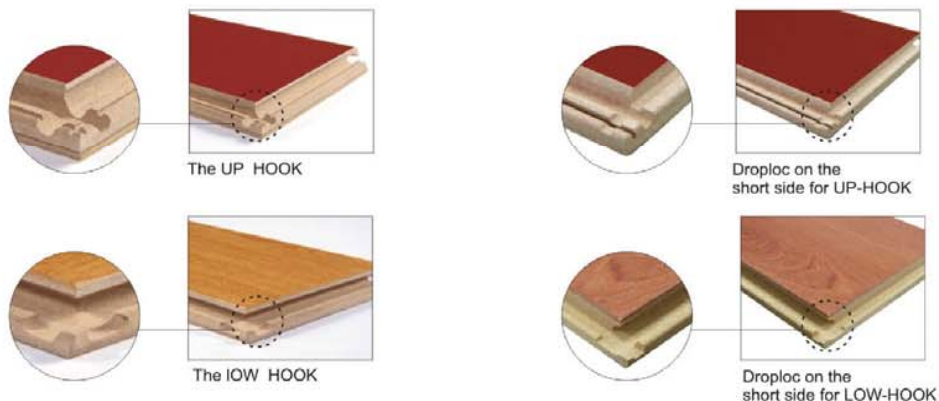

产品名称：
扣合式木地板
企业名称：
深圳市燕加隆实业发展公司

Brand Name:
Tap & Go Locking System Wood Floor
Corporate Name:
Yekalon Industry Inc.

王丽丽
Tel: 0755-25160926
E-mail: webmaster@yekalon.com
http://www.yekalon.com

本产品特点：

1. 该拼接技术是由燕加隆公司独家开发。
2. 木地板采取凹槽拼接方式，只需要简单的对准借口和敲打拼接，即可安装完毕，整个过程快捷省时，无须额外耗费工程资源。
3. 木地板的锁扣名为“3R”拼接，拼接接口处有3个着力点，能够长时间保持拼接稳固。
4. 木地板选用最优质的木材，一方面可循环利用，另外一方面不会因长时间使用而弯曲、出现缝隙甚至解体。

1. The splicing technology named Tap & Go, is exclusively developed by Yekalon company.
2. The wood flooring is designed with groove splicing ways. Installation can be finished simply by alignment and knocking. The whole process is time-saving, without costing extra engineering resources.
3. The 3R flooring technology is durable with 3 force points at each joint.
4. High quality wood. It can be recycled and can prevent warping, gaping or separation.

Brand Name:
Plate with Wooden Handle
Corporate Name:
Guangdong Bening Ceramics Industries Co.,Ltd.

产品名称：
橡木系列
企业名称：
广东伯林陶瓷实业有限公司