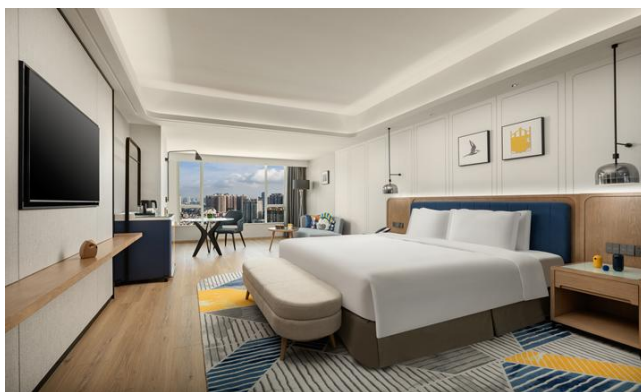

酒店图片 Hotel Pictures

VOCO

洲际酒店集团旗下

广州十甫 Guangzhou Shifu

第137届春交会预订优惠 137th Spring Canton Fair Special Offer

房型 House type	Ap/14-18/2025	19-21Apr	22-26Apr	27-29Apr	30Apr-3May
豪華房 (大床/雙床) Premium Room	1050	680	1050	680	1050
豪華房西關街景 (大床/雙床) Premium Room Xiguan street view	1150	780	1150	780	1150
尊享房 (大床/雙床) Grand Room	1250	980	1250	980	1250
單臥室套房 Suite with living Areas	1550	1280	1550	1280	1550
單臥室套房 (廚房) Suite with kitchen&dinning	1650	1380	1650	1380	1650

*以上豪華客房和尊享房價格包含服務費與稅金及一份自助早餐，套房包含兩份自助早餐；額外增加一份早餐收費 120 元，加床價格以 327 元/張/房晚不含早收取。Deluxe and Privilege Room rates include service fees, taxes, and 1 buffet breakfast; Suites include 2 breakfasts. Extra breakfast: RMB 120/person; xtra bed: RMB 327/night (no breakfast).

酒店图片 Hotel Pictures

附件 4 广州翡翠希尔顿酒店
GUANGZHOU SCIENCE CITY

第 137 届春交会预订优惠 137th Spring Canton Fair Special Offer

Room Types (King & Twin Bed) 房间类型 (大床房/双床房)	Bar Room Price 门市价参考价格	Your Corporate Rate Discount 折扣率	Price after Discount 折后参考价格
Guest Room with Balcony 客房 (带阳台)	823	15% Off BAR Room Price 酒店前台卖价 85 折 This is a fixed discount, and the discount price is subject to market supply and demand. 此为固定折扣, 折扣价格受到市场供需而变化。	700
Deluxe Room with Balcony 豪华客房 (带阳台)	942		800
Premium Room with Balcony 精英客房 (带阳台)	1059		900
Executive Room with Balcony 行政房 (带阳台)	1177		1000
One Bedroom Suite with Balcony (King Bed Room) 单卧室套房 (带阳台) (大床)	1529		1300