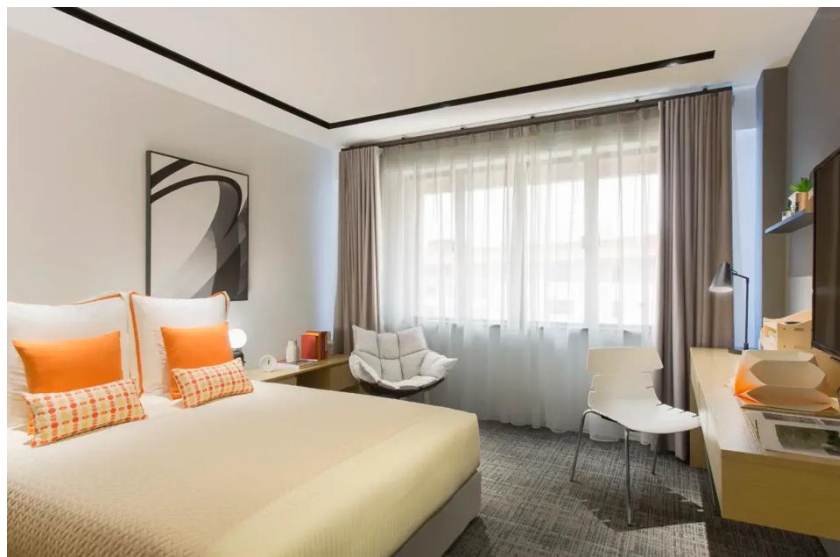

Room Type	2025.4.14	2025.4.15-17	2025.4.18	2025.4.22	2025.4.23-25	2025.4.26	2025.4.30	2025.5.1-5.3	2025.5.4
Deluxe Room	¥1,100	¥1,250	¥1,100	¥1,200	¥1,350	¥1,200	¥1,050	¥1,200	¥1,050
Premier Room	¥1,150	¥1,300	¥1,150	¥1,250	¥1,400	¥1,250	¥1,100	¥1,250	¥1,100
Executive Room	¥1,300	¥1,450	¥1,300	¥1,400	¥1,550	¥1,400	¥1,250	¥1,400	¥1,250
Executive Studio Suite	¥1,500	¥1,650	¥1,500	¥1,600	¥1,750	¥1,600	¥1,450	¥1,600	¥1,450
Executive Suite	¥1,600	¥1,750	¥1,600	¥1,700	¥1,850	¥1,700	¥1,550	¥1,700	¥1,550

酒店图片 Hotel Pictures

VOCO

洲际酒店集团旗下

广州十甫 Guangzhou Shifu

第137届春交会预订优惠 137th Spring Canton Fair Special Offer

房型 House type	Ap/14-18/2025	19-21Apr	22-26Apr	27-29Apr	30Apr-3May
豪華房 (大床/雙床) Premium Room	1050	680	1050	680	1050
豪華房西關街景 (大床/雙床) Premium Room Xiguan street view	1150	780	1150	780	1150
尊享房 (大床/雙床) Grand Room	1250	980	1250	980	1250
單臥室套房 Suite with living Areas	1550	1280	1550	1280	1550
單臥室套房 (廚房) Suite with kitchen&dinning	1650	1380	1650	1380	1650