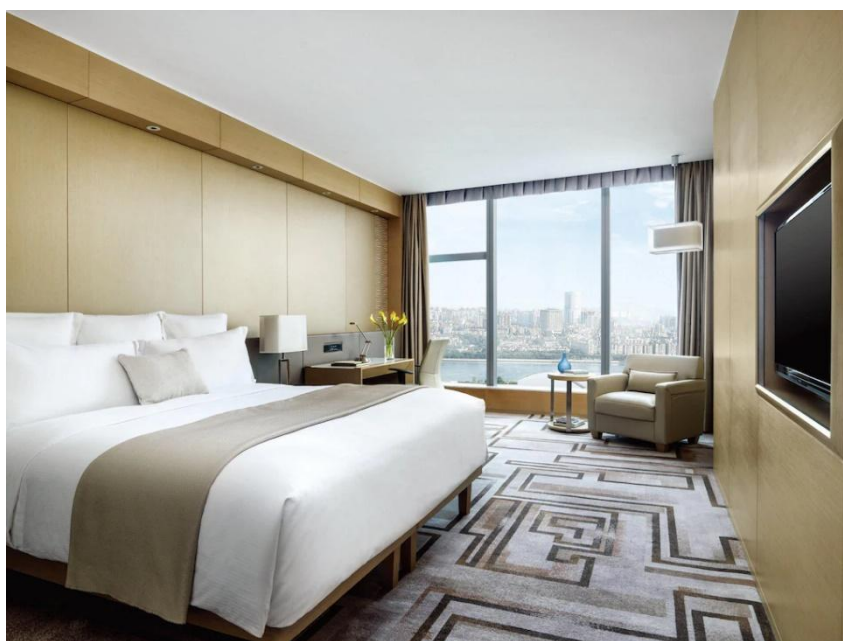

酒店图片 Hotel Pictures

LANGHAM PLACE

GUANGZHOU

第 138 届秋交会预订优惠 138th Autumn Canton Fair Special Offer

价格 (人民币) / 每间每晚 Rate(RMB)/per Room per Night	14/10/2025 - 18/10/2025
	单人入住 (含单早) Single Occupy(1 Breakfast)
豪华城景客房 Deluxe River View Room	4,200
行政套房 Executive Suite	4,400
价格 (人民币) / 每间每晚 Rate(RMB)/per Room per Night	22/10/2025 - 26/10/2025
	单人入住 (含单早) Single Occupy(1 Breakfast)
豪华城景客房 Deluxe River View Room	3,600
行政套房 Executive Suite	4,600
价格 (人民币) / 每间每晚 Rate(RMB)/per Room per Night	30/10/2025 - 04/11/2025
	单人入住 (含单早) Single Occupy(1 Breakfast)
高级客房 Superior Room	2,200
豪华城景客房 Deluxe River View Room	2,400
行政客房 Executive Room	2,800
行政套房 Executive Suite	3,400
价格 (人民币) / 每间每晚 Rate(RMB)/per Room per Night	19/10/2025 - 21/10/2025 & 27/10/2025 - 29/10/2024
	单人入住 (含单早) Single Occupy(1 Breakfast)
高级客房 Superior Room	1,000
豪华城景客房 Deluxe River View Room	1,100
行政客房 Executive Room	1,500
行政套房 Executive Suite	2,100
价格有效期: 2025/08/29 - 2025/10/14	
Rate offer valid date: 29/08/2025 - 14/10/2025	

酒店图片 Hotel Pictures

第 138 届秋交会预订优惠 138th Autumn Canton Fair Special Offer

房类	English name	协议价 VIP price (RMB)	房间面积 room area (square)	早餐 Breakfast quantity
秘境大床房 (公寓)	Boutique apartment	828	30 平方	1 份
商务大床房	Business big bed room	798	28 平方	1 份
商务双床房	Business double bed room	1028	35 平方	2 份
家庭房 (双床)	Family room(double bed)	1082	35 平方	2 份
行政大床房 (带浴缸)	Executive King	1018	38 平方	2 份
浪漫尊享房 (带浴缸)	Enjoy the real romance	1062	38 平方	2 份